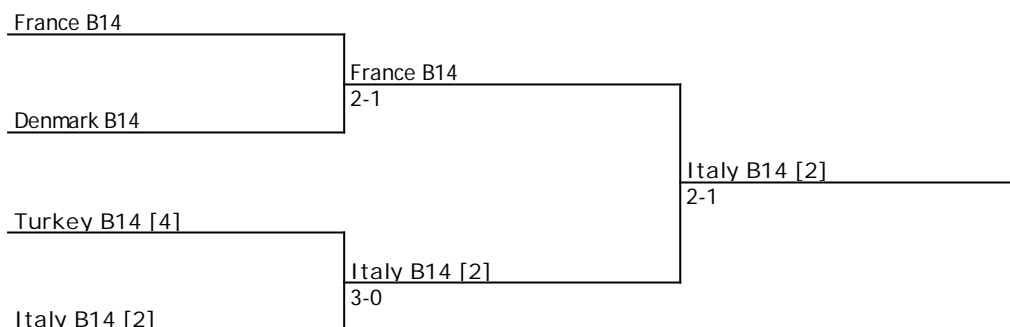

2017 Tennis Europe Winter Cups by HEAD Finals

B14 - MAIN

Week of
13 FEB 2017

City, Country
Kazan, RUS

ITF Referee
Kirill Borshchev

Position 3-4

Position 5-8

Position 7-8