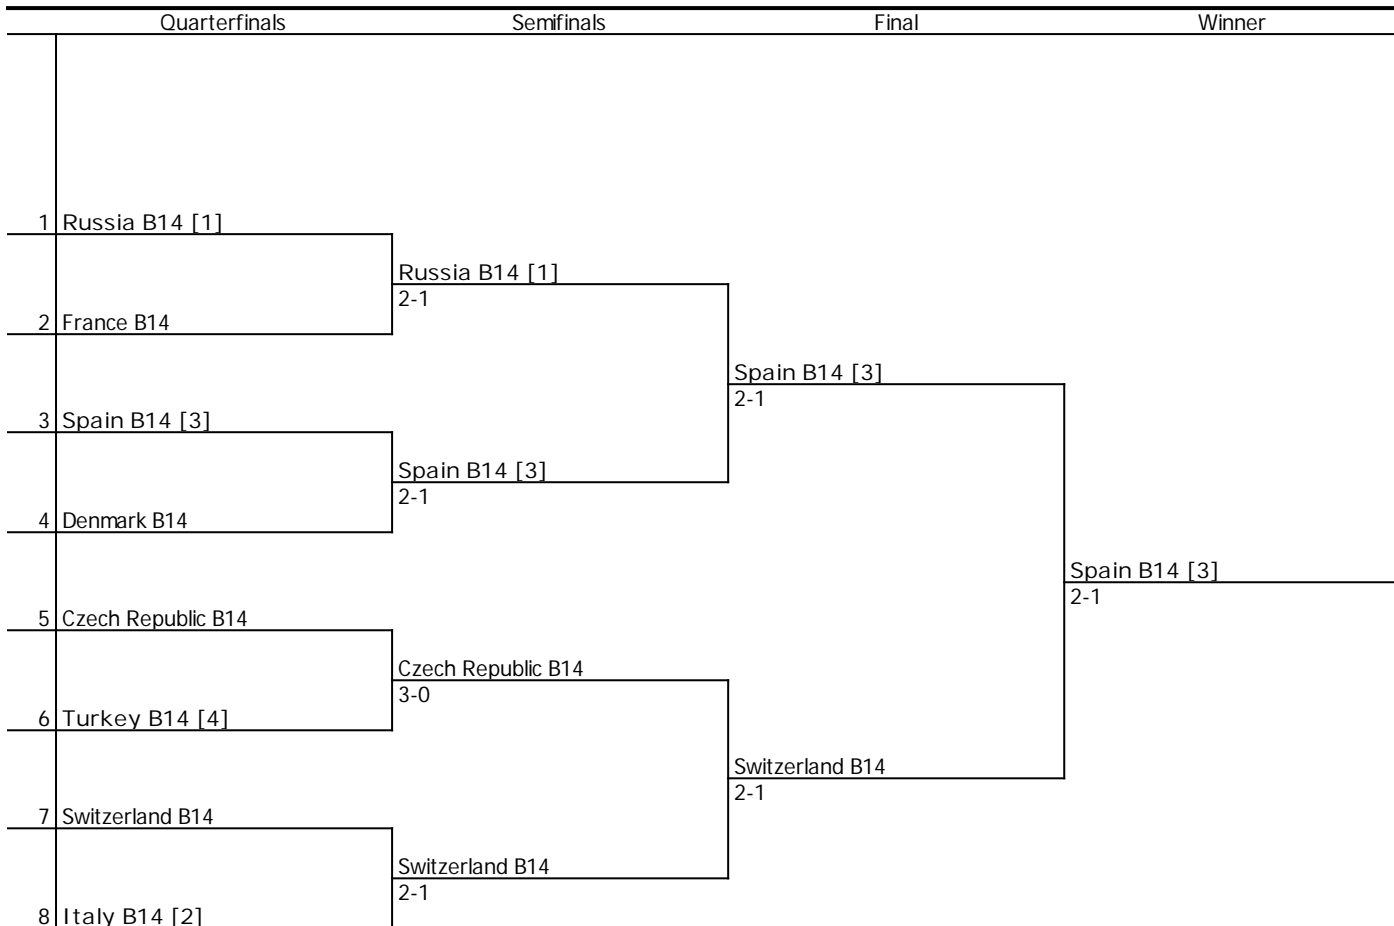

2017 Tennis Europe Winter Cups by HEAD Finals

B14 - MAIN

Week of
13 FEB 2017

City, Country
Kazan, RUS

ITF Referee
Kirill Borshchev

Position 3-4

Position 5-8

Position 7-8